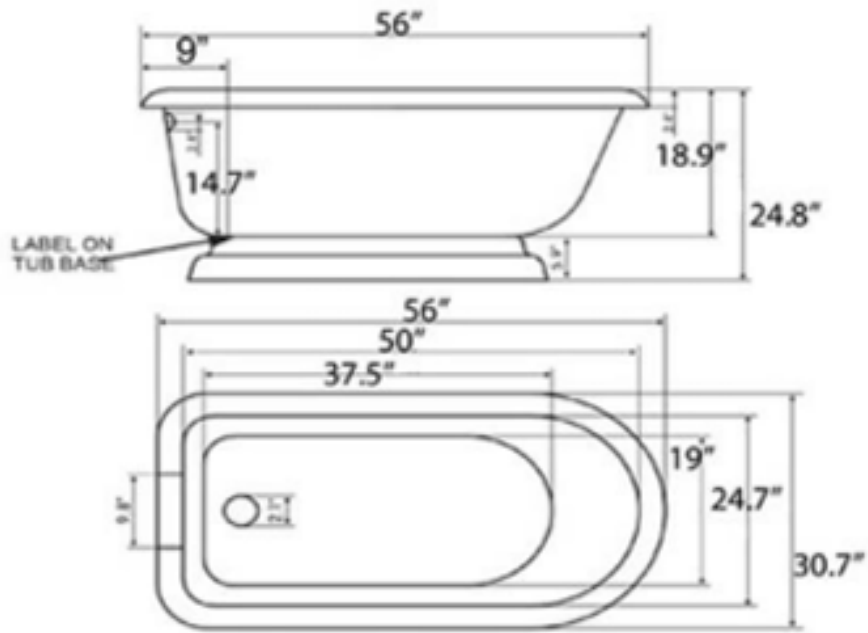

## 56" Flat Top Pedestal Tub Specs

**56 Flat Top Pedestal**