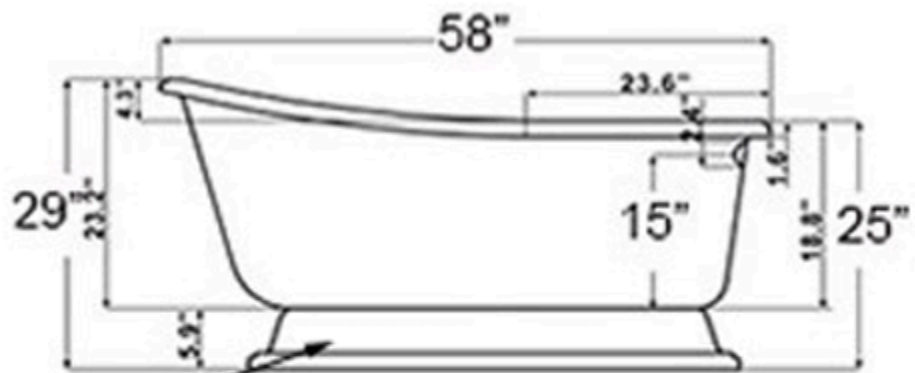

## 58" Swedish Slipper Pedestal Tub Specs

58" x 30" x 29"h

147 lbs. tub only

54 gallons fill to overflow

Blower here  
when jetted